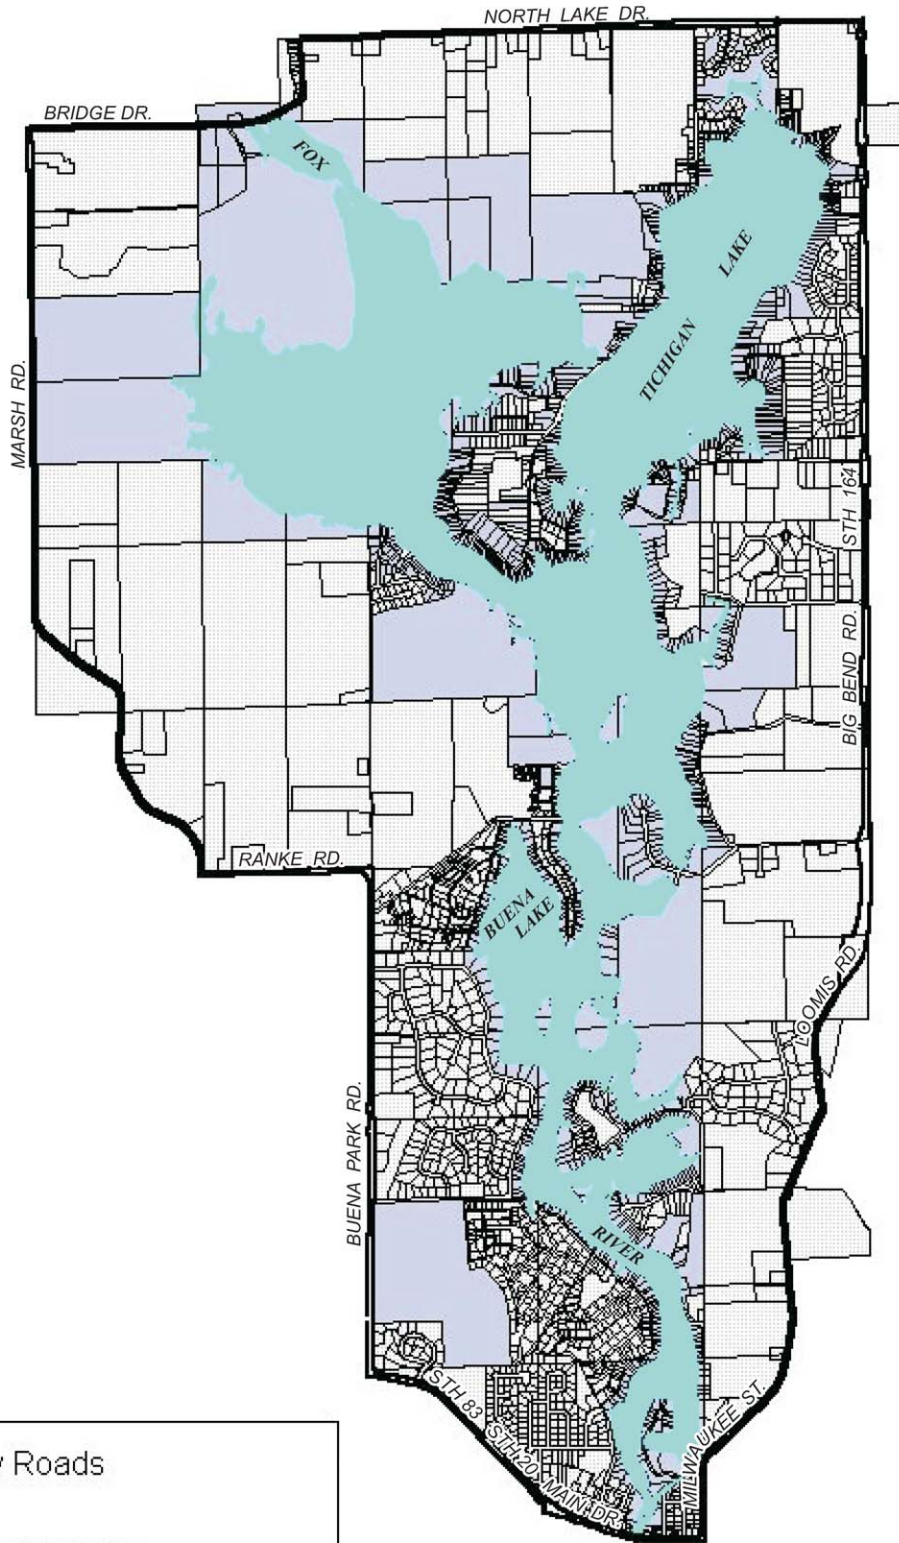

Map 1

EXISTING BOUNDARY OF THE WATERFORD WATERWAY MANAGEMENT DISTRICT

Source: Racine County Real Estate Description Department.